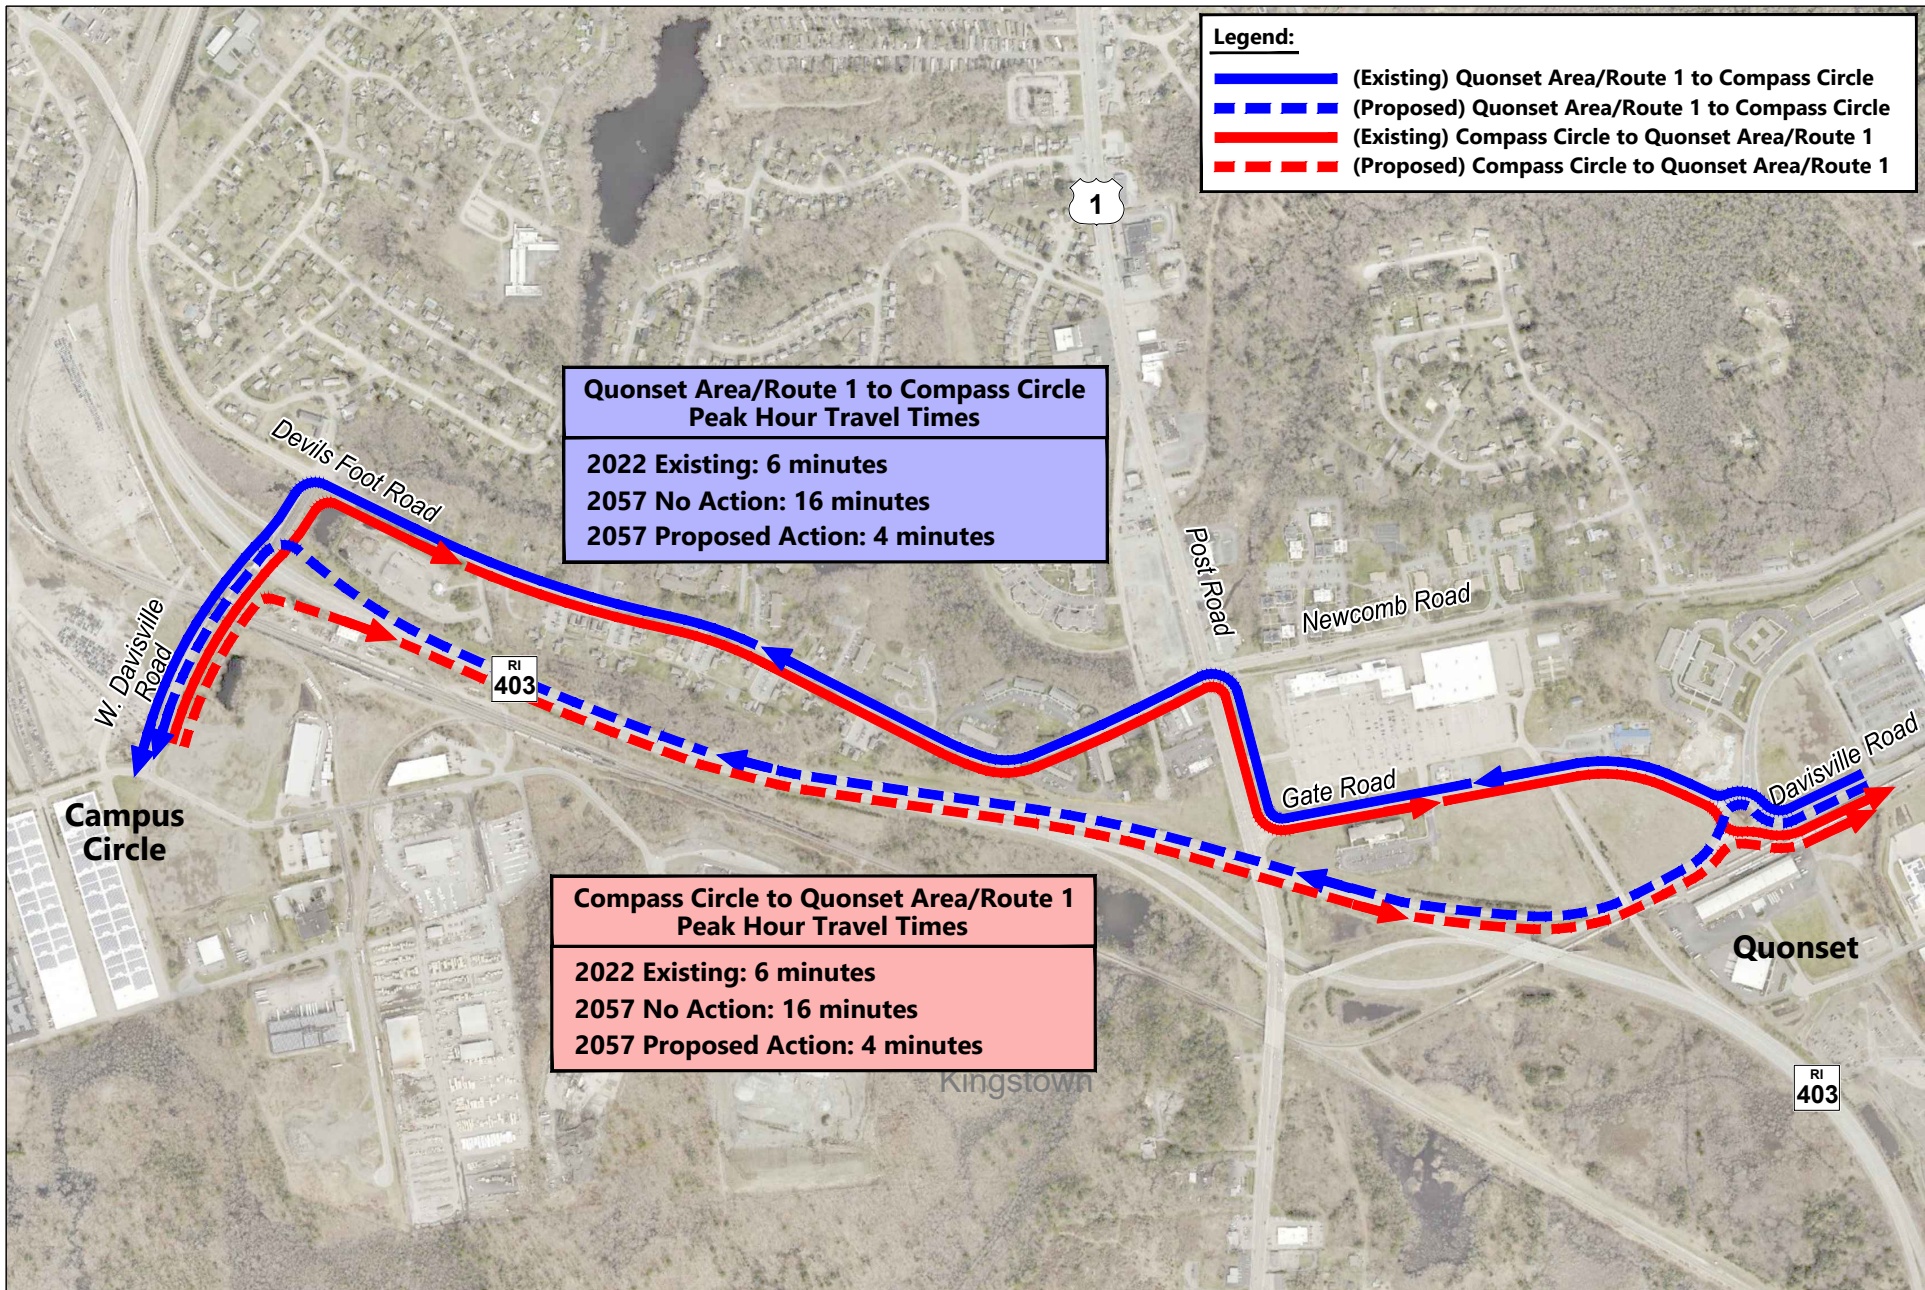

Peak Hour Travel Times

0 900 Feet

Peak Hour Travel Times